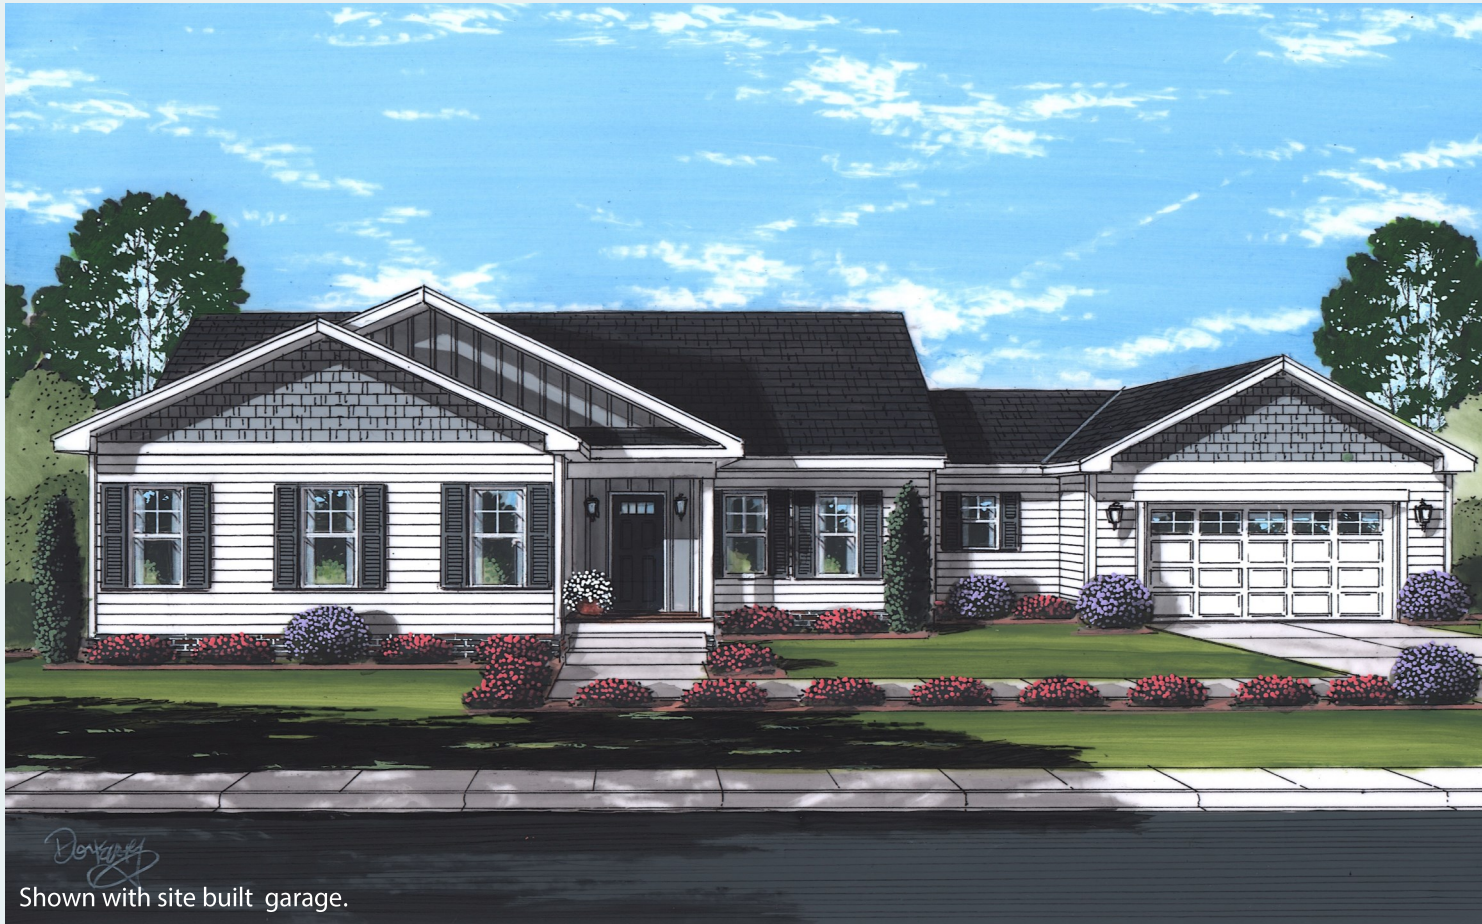

HOUSE of the MONTH

March 2018

Shown with site built garage.

The Merryweather Ranch *An American Dream Collection Plan*

- ◆ **1790 sq. ft. living area**

At 1790 sq. ft., the Merryweather Ranch is a right-sized plan with plenty of large house features. A covered porch leads to a nicely sized entry foyer offering a wide view of the home's thoughtfully connected Living, Dining and Kitchen spaces. The well appointed Kitchen with a large island/bar has great access to the large Utility Room and garage entry with a pocket door between the spaces to hide any clutter. All bedrooms include walk-in closets and the Master Suite features our popular full tile walk-in "Mini-Infinity Shower" along with well appointed, separate vanity areas. The twin gabled front elevation of the Merryweather provides handsome curb appeal.

Shown with site built garage.

The Merryweather Ranch

An American Dream Collection Plan

Included Exterior Features

- 4 over 1 window grids throughout
- (6) pairs of louvered shutters
- Painted RCDD front door
- (1) additional front porch light
- 6' sliding patio door in Dining
- Vinyl shakes for gable above Master Bedroom
- ◆ Vinyl board and batten siding for large upper gable area and 2 sides of porch

The Merryweather Ranch *An American Dream Collection Plan*

The Merryweather Ranch

An American Dream Collection Plan