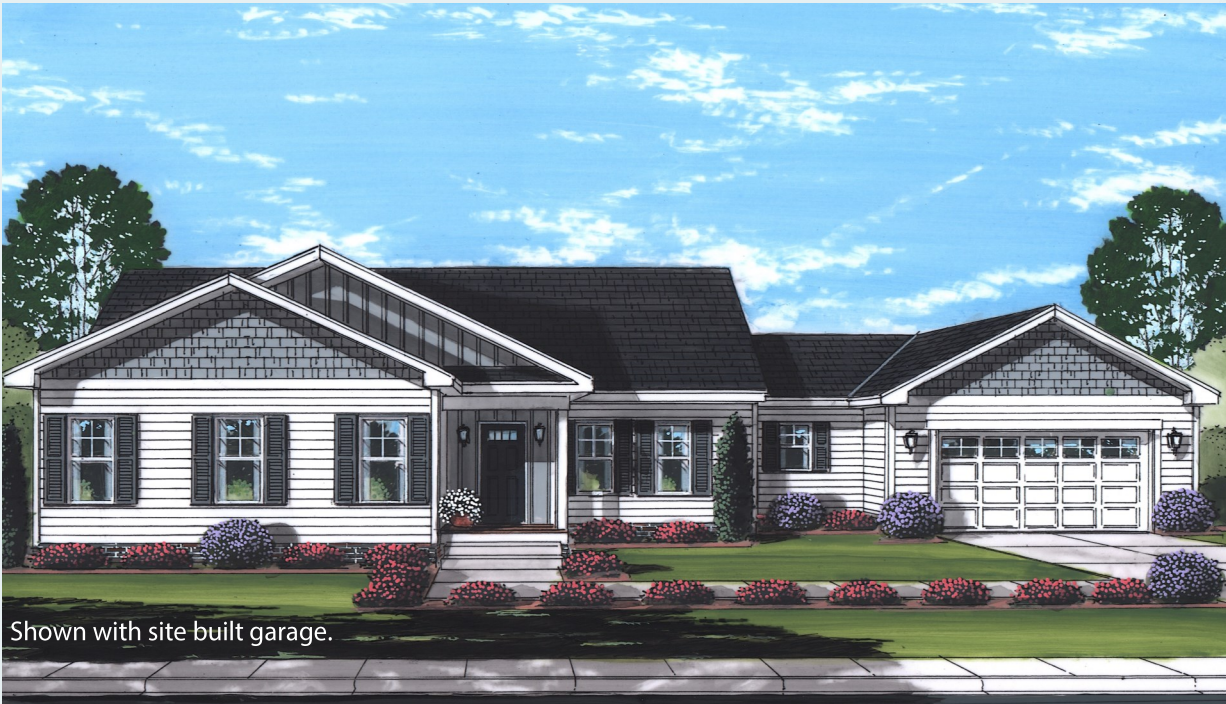

HOUSE of the MONTH

March 2018

Shown with site built garage.

The Merryweather Ranch *An American Dream Collection Plan*

- ◆ **1790 sq. ft. living area**

At 1790 sq. ft., the Merryweather Ranch is a right-sized plan with plenty of large house features. A covered porch leads to a nicely sized entry foyer offering a wide view of the home's thoughtfully connected Living, Dining and Kitchen spaces. The well appointed Kitchen with a large island/bar has great access to the large Utility Room and garage entry with a pocket door between the spaces to hide any clutter. All bedrooms include walk-in closets and the Master Suite features our popular full tile walk-in "Mini-Infinity Shower" along with well appointed, separate vanity areas. The twin gabled front elevation of the Merryweather provides handsome curb appeal.

Shown with site built garage.

The Merryweather Ranch

An American Dream Collection Plan

Included Exterior Features

- 4 over 1 window grids throughout
- (6) pairs of louvered shutters
- Painted RCDD front door
- (1) additional front porch light
- 6' sliding patio door in Dining
- Vinyl shakes for gable above Master Bedroom
- ◆ Vinyl board and batten siding for large upper gable area and 2 sides of porch

The Merryweather Ranch *An American Dream Collection Plan*

The Merryweather Ranch

An American Dream Collection Plan