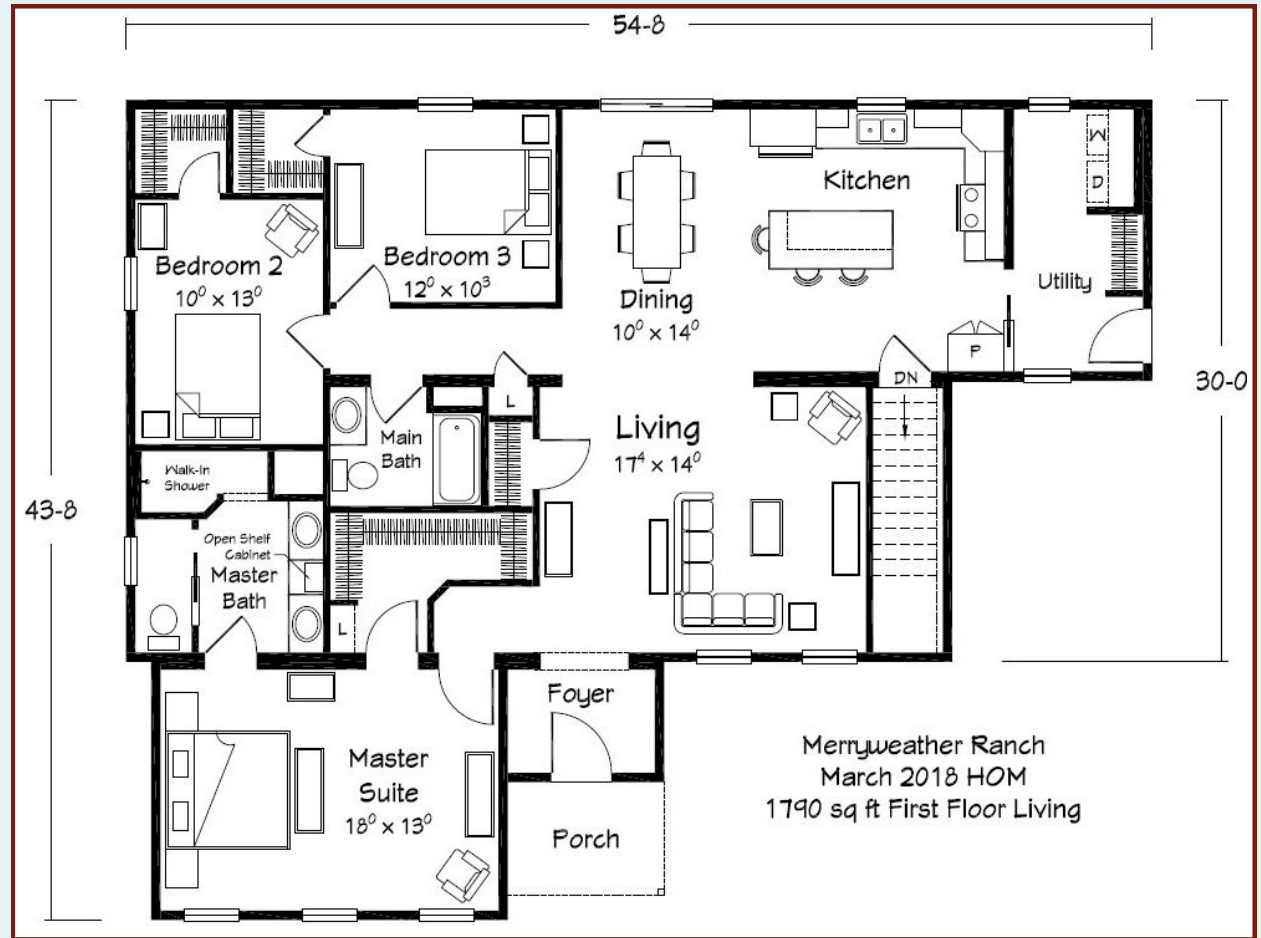

HOUSE of the MONTH

March 2018

Shown with site built garage.

The Merryweather Ranch *An American Dream Collection Plan*

- ◆ **1790 sq. ft. living area**

At 1790 sq. ft., the Merryweather Ranch is a right-sized plan with plenty of large house features. A covered porch leads to a nicely sized entry foyer offering a wide view of the home's thoughtfully connected Living, Dining and Kitchen spaces. The well appointed Kitchen with a large island/bar has great access to the large Utility Room and garage entry with a pocket door between the spaces to hide any clutter. All bedrooms include walk-in closets and the Master Suite features our popular full tile walk-in "Mini-Infinity Shower" along with well appointed, separate vanity areas. The twin gabled front elevation of the Merryweather provides handsome curb appeal.

Included Interior Features

- 8'-6" ceiling height throughout
- Staggered 30"/36" height Kitchen wall cabinets
- Tall/Deep refrigerator overhead cabinet, corner wall cabinet and pantry cabinet
- (8) recessed ceiling lights in the kitchen (includes 1 above kitchen sink)
- (2) hanging pendant lights over the kitchen island/bar
- 16" deep wood-slatted shelf over W/D space
- Arts and Crafts interior trim package with 2-panel, smooth interior doors
- Pocket doors as shown
- Mannington "Adura" LVP in Foyer, Kitchen, Dining and rear Hall (from DR to BR's 2/3)
- NAFCO vinyl tile flooring in Utility and Main Bath
- SnapStone ceramic tile floor in Master Bath
- Painted, 5-piece maple Master Bath cabinetry with drawer bank and open shelf storage cabinet
- ◆ Full tile, walk-in "Mini-Infinity" Shower in Master Bath