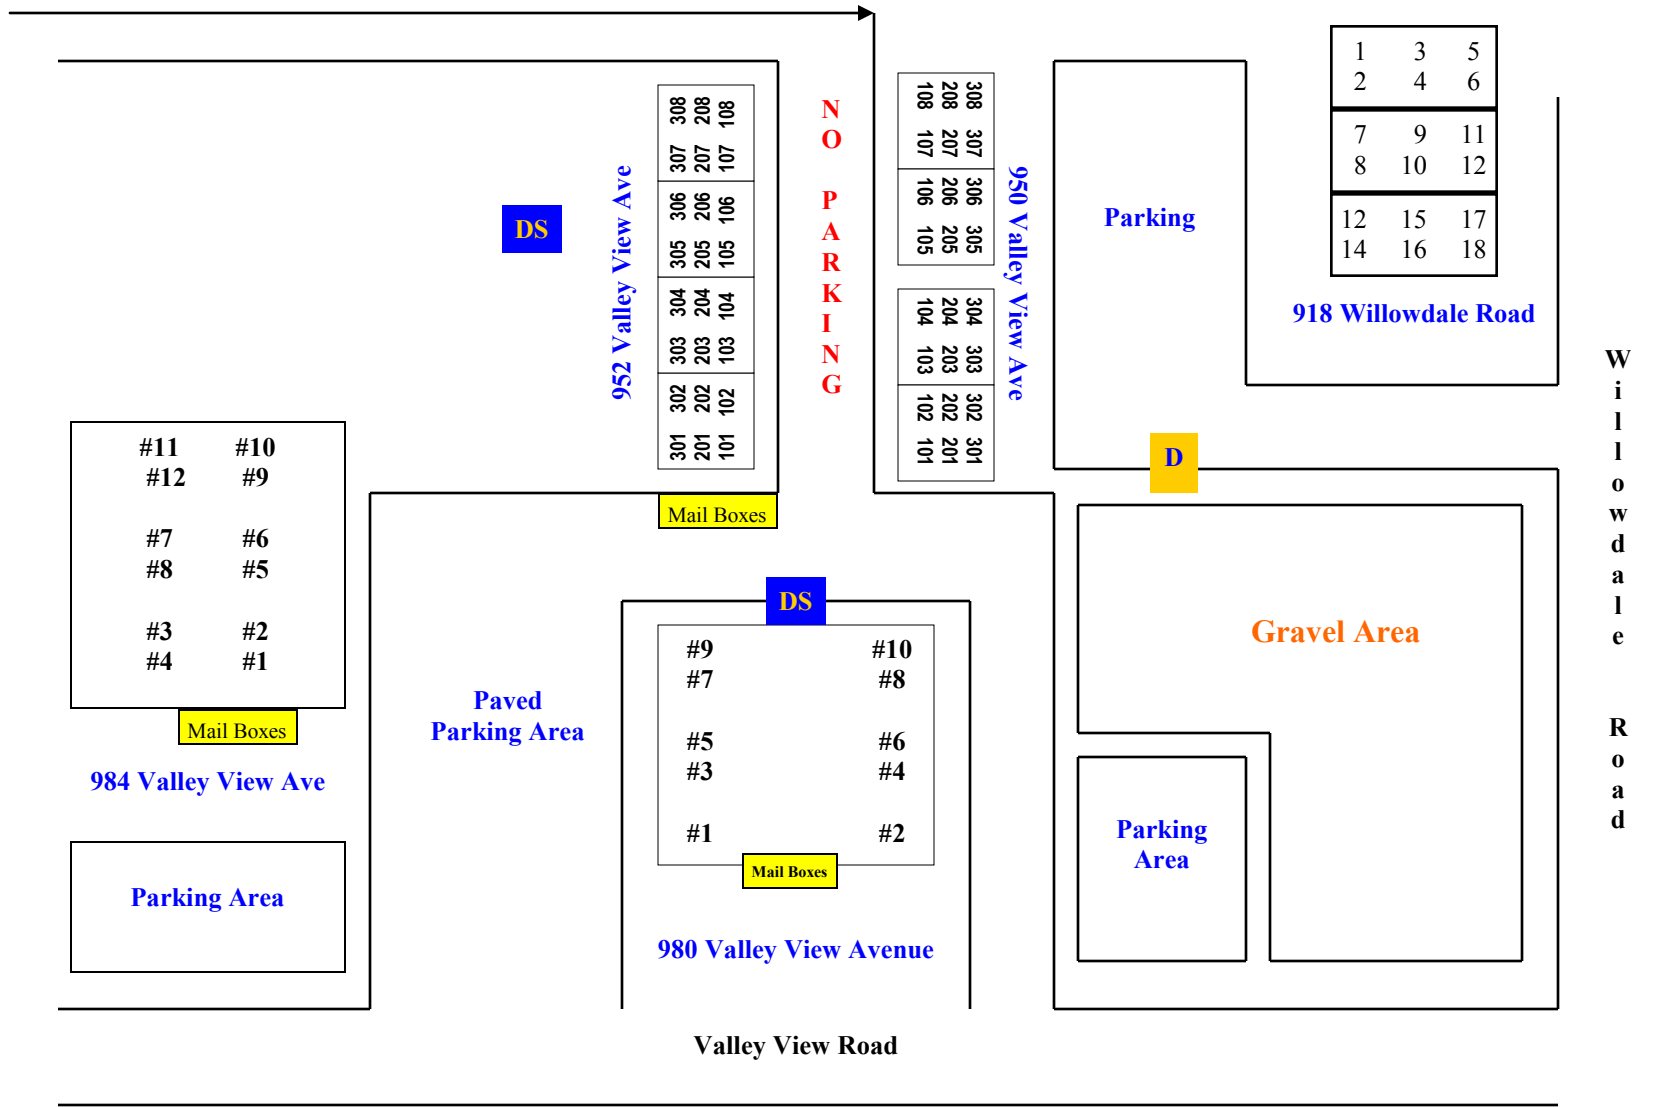

980, 984 Valley View Ave. & 918 Willowdale

- DS** Doggie Station
- D** Dumpster