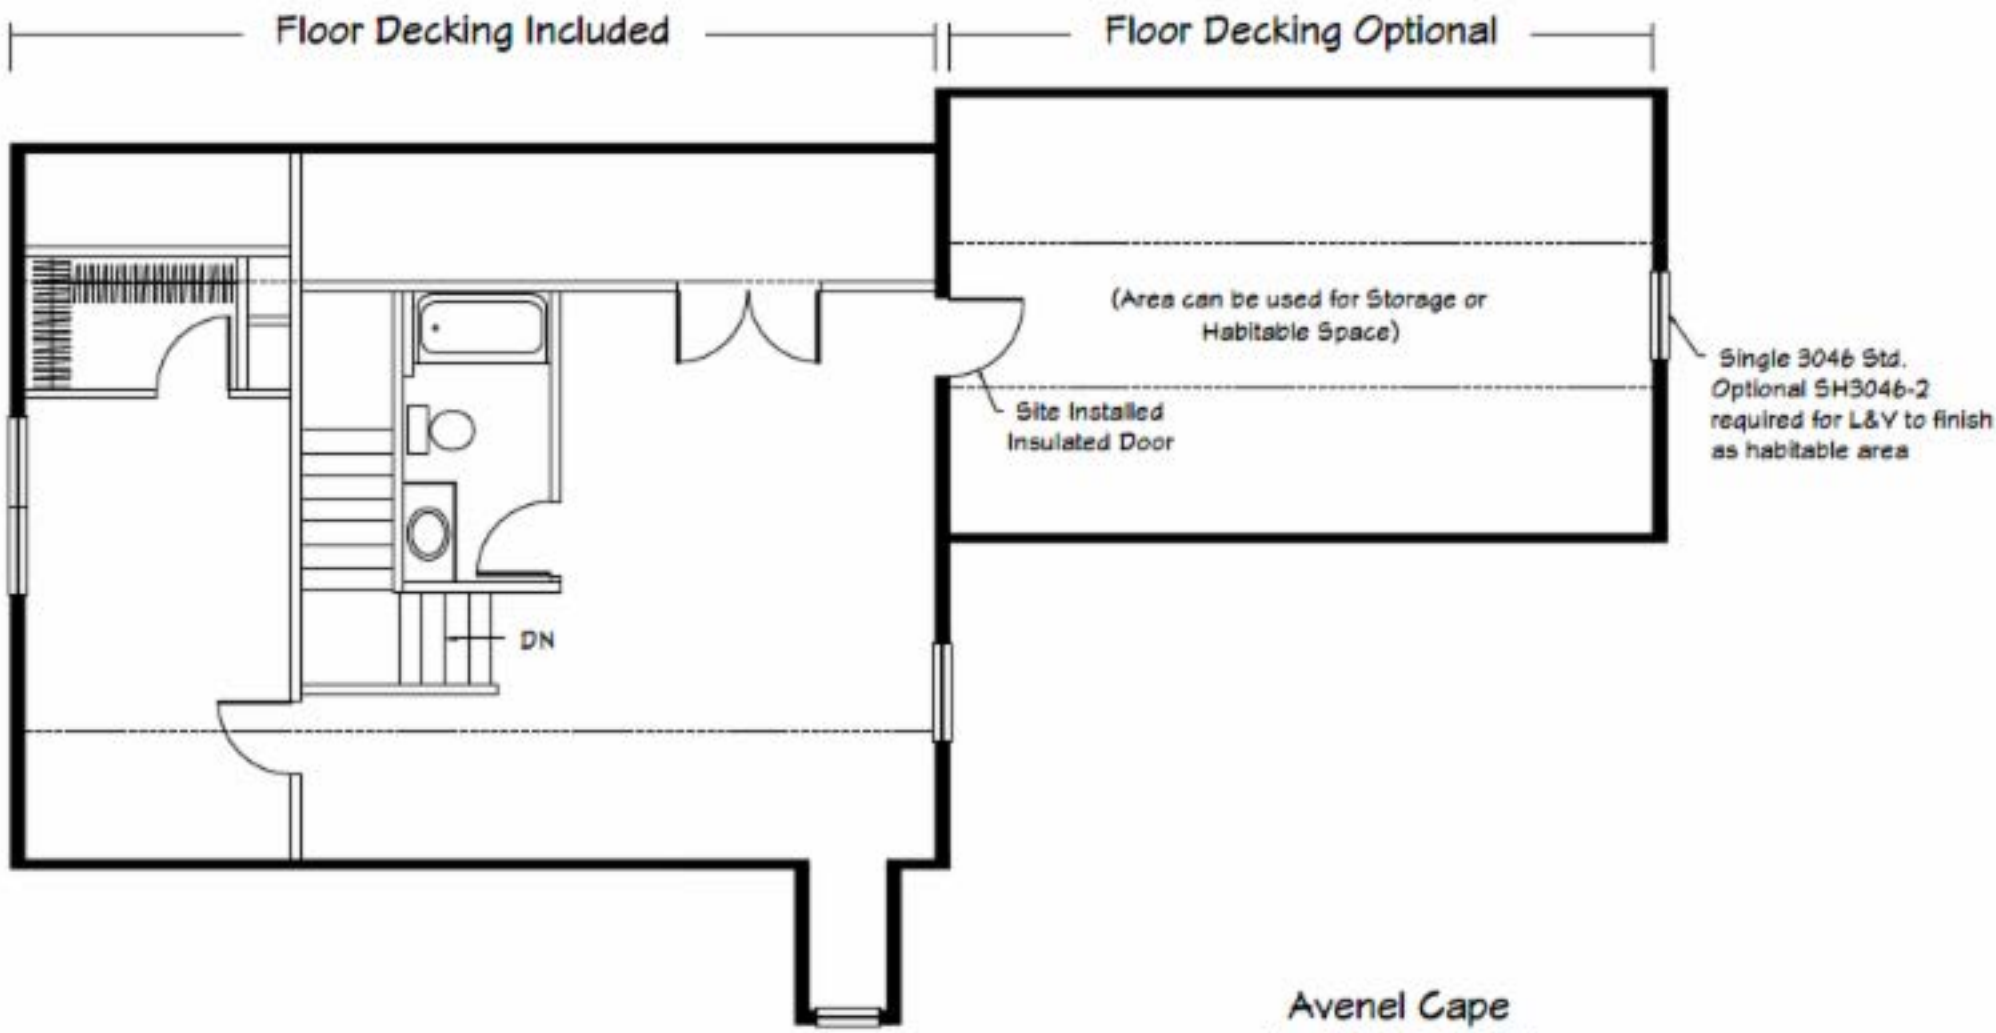

Avenel Cape
 April 2019 HOM
 1745 sq ft First Floor Living
 677 sq ft Garage
 44 sq ft Porch

Avenel Cape
April 2019 HOM
872 sq ft Upper Level