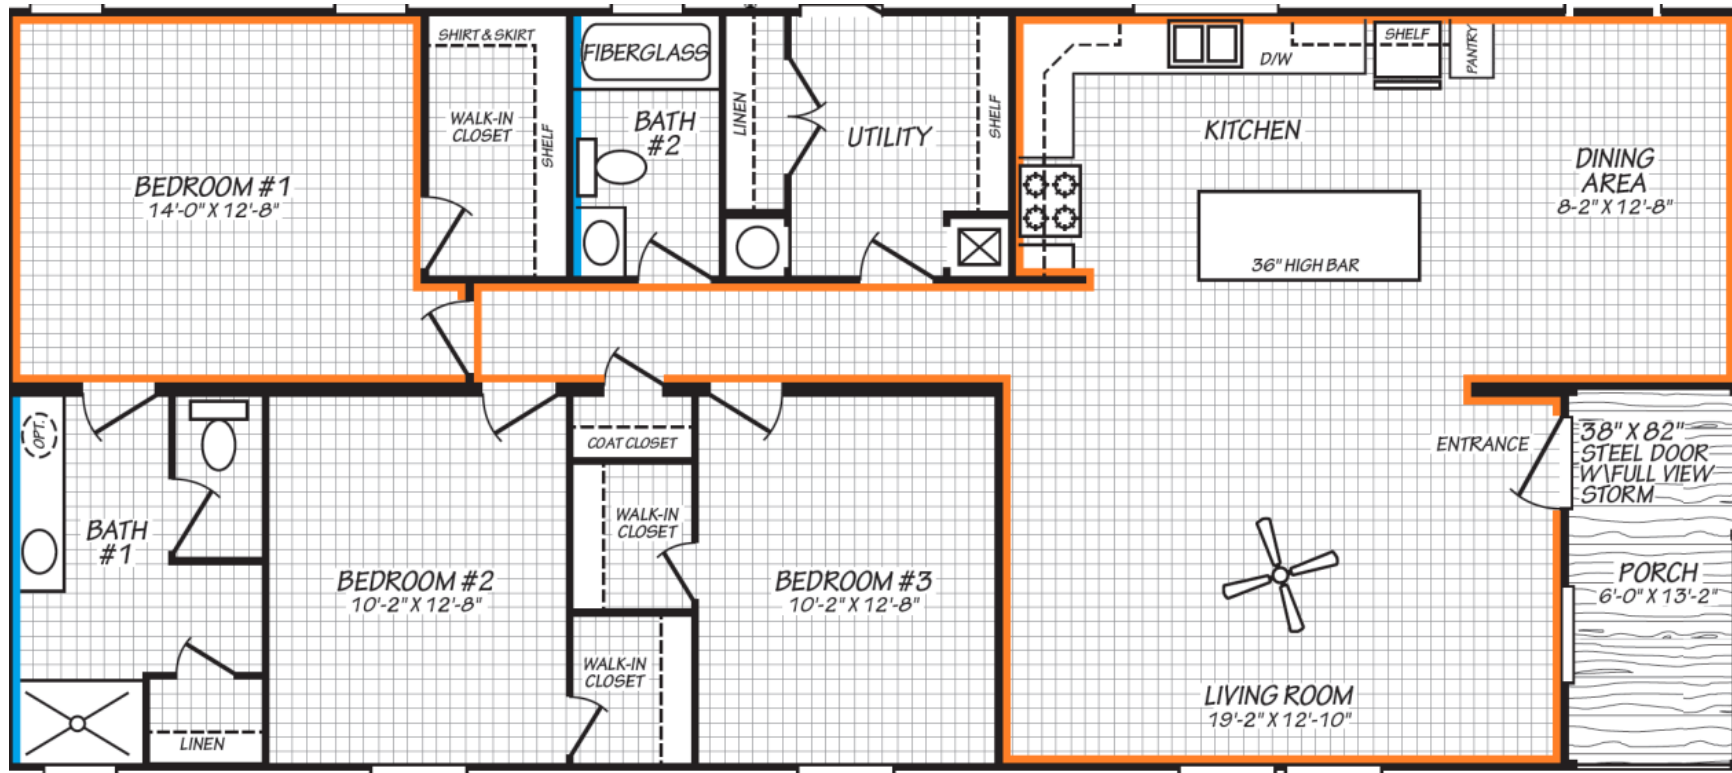

**AMERICAN
HOMES**

"WHERE PEOPLE COME FIRST"

1758 Mileground Road
Morgantown, WV 26505
304-296-8264

Check Out Our Website
www.seeamericahomes.com

#11 WILLOWDALE

28' x 56'

Approx. 1501 SQ. FT.